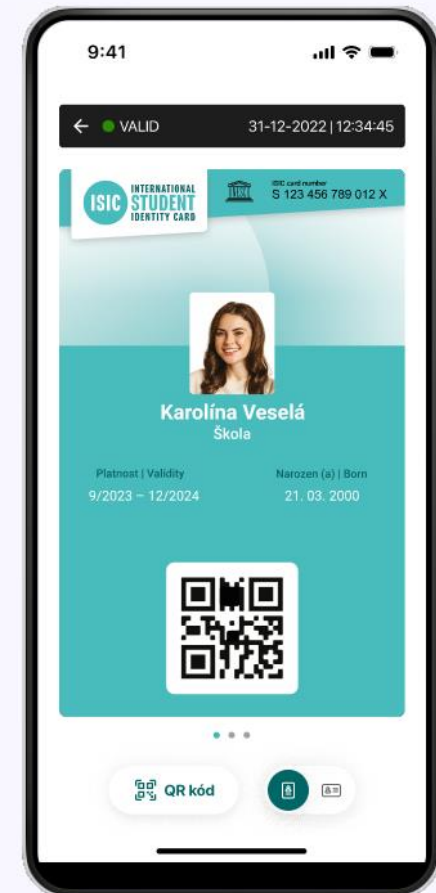

AliveApp Key

---

1. School has control over credentials (and access rights too)
1) Student has rights to use AliveApp Key
  2) An onboarding e-mail is sent out
  3) Student downloads the app and verifies himself (can be skipped)
  4) Legal consents and LEGIC neon file is delivered
  5) Student can open doors and access services